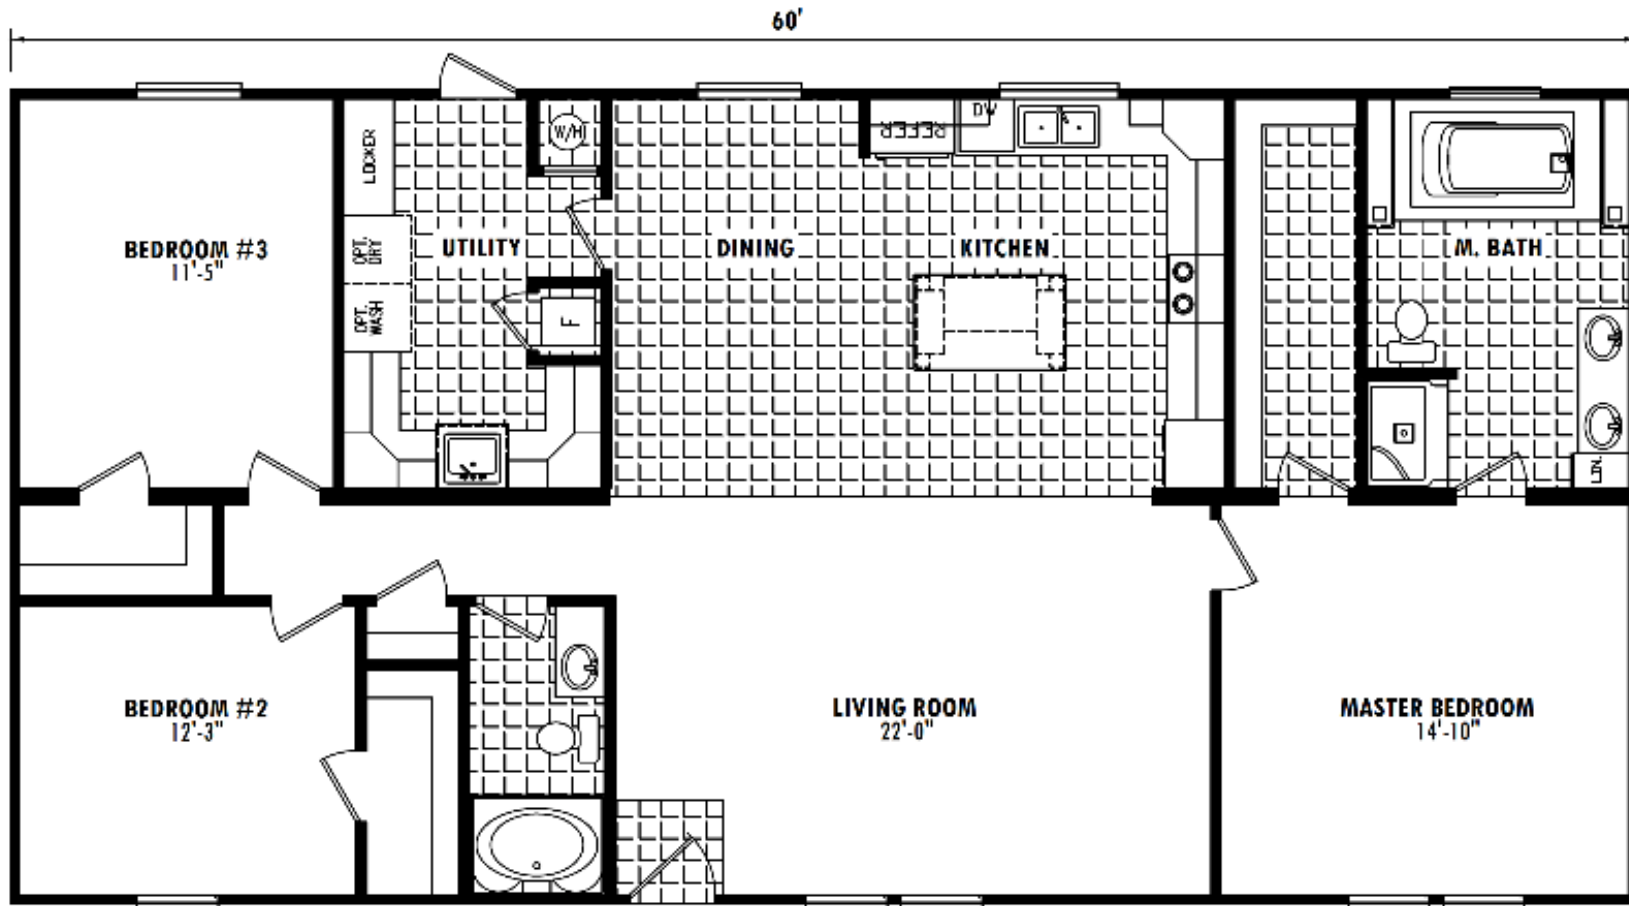

Adams 1800 sqft

Recreational
Resort Cottages
and cabins

view our display models at 1201 U.S. Hwy. 175 W. Athens, TX 75751

(903) 292-5172

www.rrcathens.com

MHDRET00036207/IHB1526