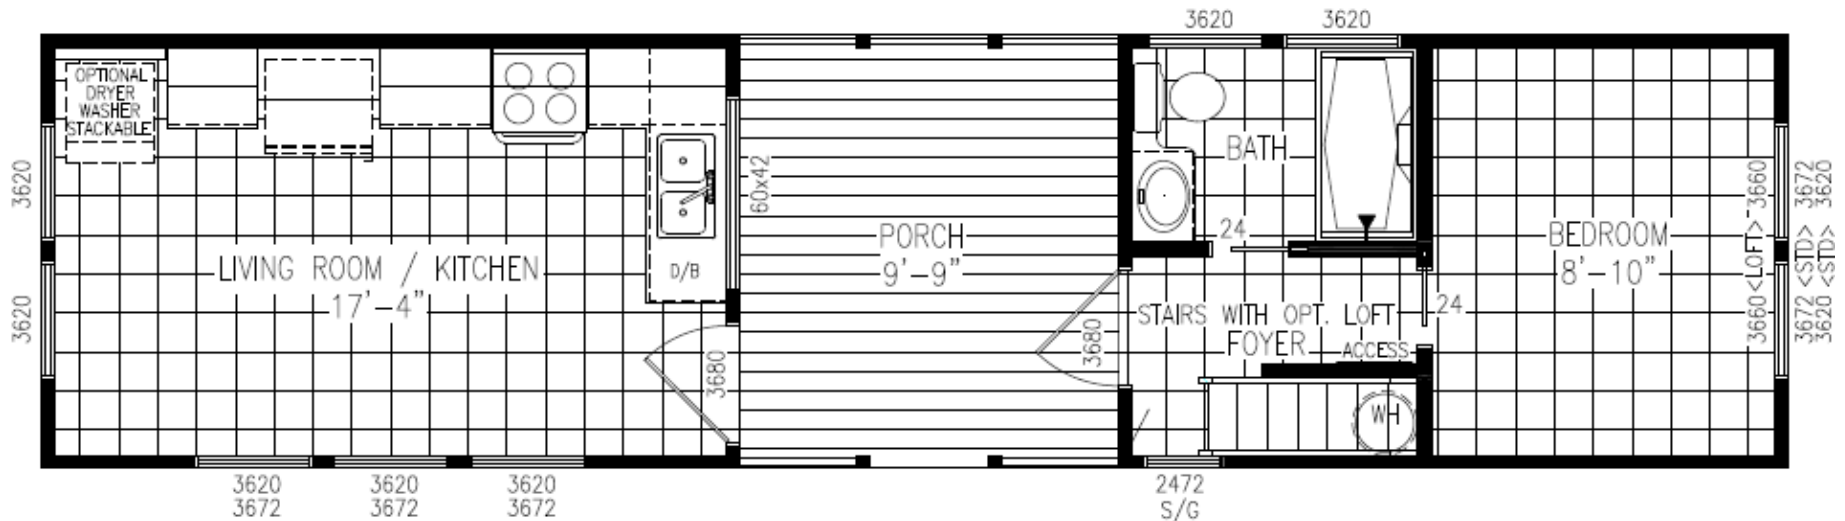

SILVER LAKE

399 SQFT

view our display models at 1201 U.S. Hwy. 175 W. Athens, TX 75751

(903) 292-5172

www.rrcathens.com

MHDRET00036207/IHB1526